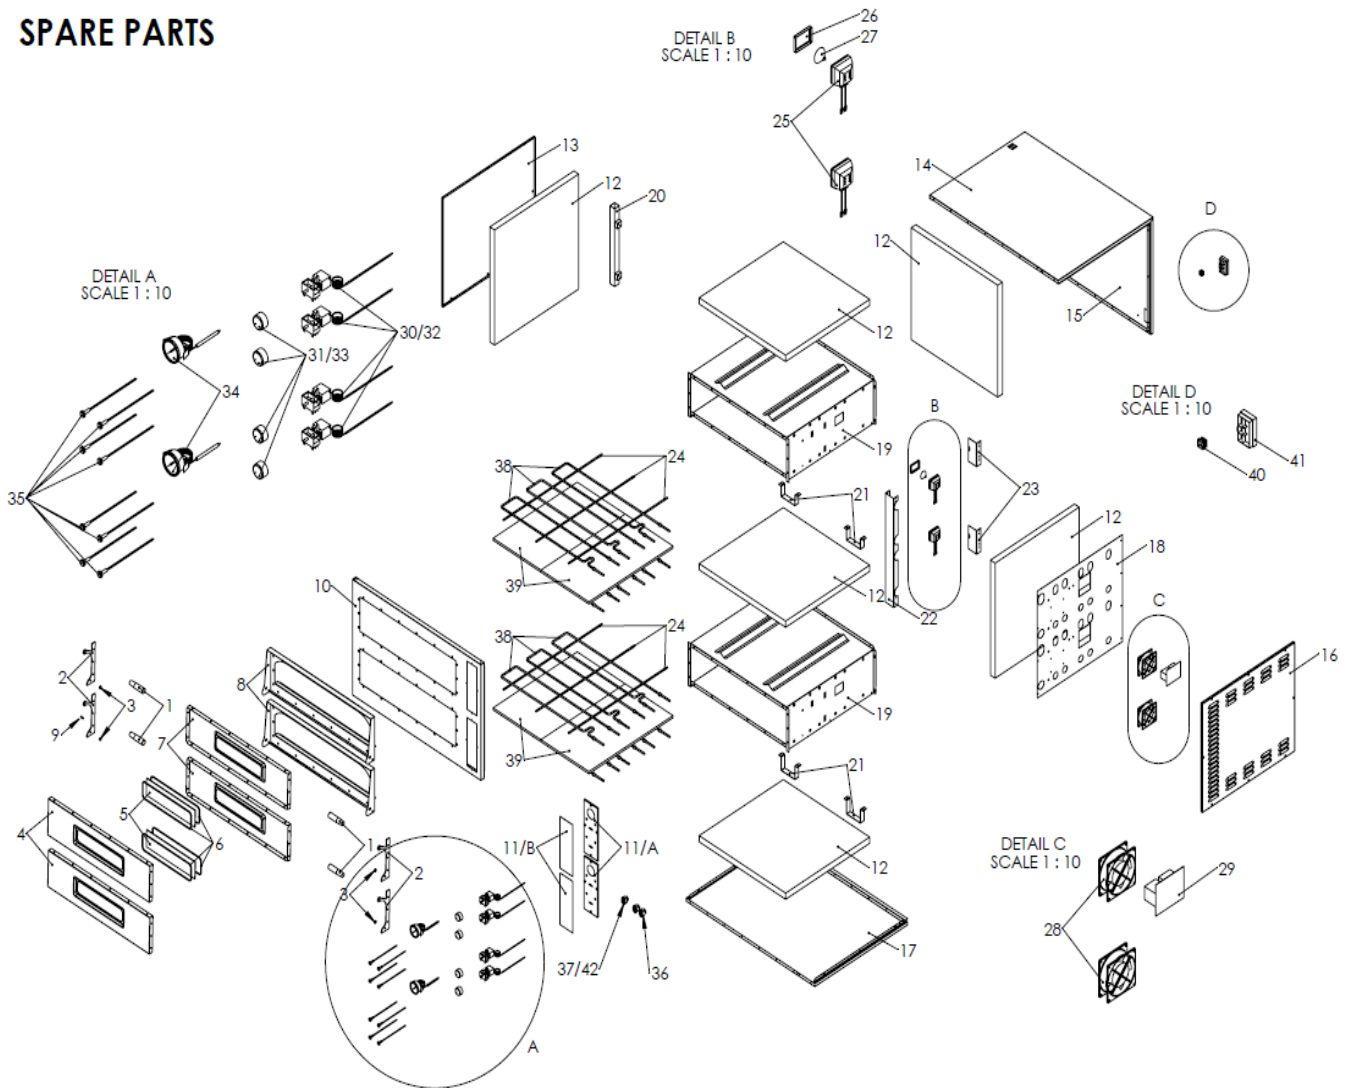

SPARE PARTS

		BASIC 6
RIF N.°	DESCRIPTION	226902
1/A	Door Handle	7M010000
1/B	Small lateral door handles	5M200016
2/A	Door supporting plate (right)	4P100007
2/B	Door supporting plate (left)	
3	Washer	3R030001
4	Door	4P050015

5	Door Glass	5V010015
6	Door glass gasket	5G100001
7	Counterdoor	4C020026
8	Door Frame	4T020000
9	Plate fixing screws	5V500019
10	Plate fixing screws	4F020020
11/A	Control panel frame	4M020001
11/B	Control panel label	5E204400
12	Insulating material	5L010001
13	Left covering panel	4P040025
14	Top covering panel	4C030004
15	Back covering panel	4S030200
16	Right covering panel	4P040020
17	Bottom covering pannel	4B030006
18	Jacket	4I020005
19	Cooking chamber	7C010105
20	Chimney	4C030001
24	Heating elements supporting frame	4T060010
25	Lamp holder	5P110003
26	Lamp glass	5V010003
27	Lamp	5L020005
28	Fan	-
29	Circuit brakers board	-
30	Thermostat	5T010010
31	Thermostat knob	5M200003
32	Timer	-
33	Timer knob	-
34	Thermometer	5T010200
35	Heating element's warning light	5L020017
36	Heating element's switch	5I100016
37	Chamber light switch	5I100017
38	Heating element	5R050200
39	Refractory stone	5P050020
41	Terminal box	5M100001
42	Electrical main switch	-